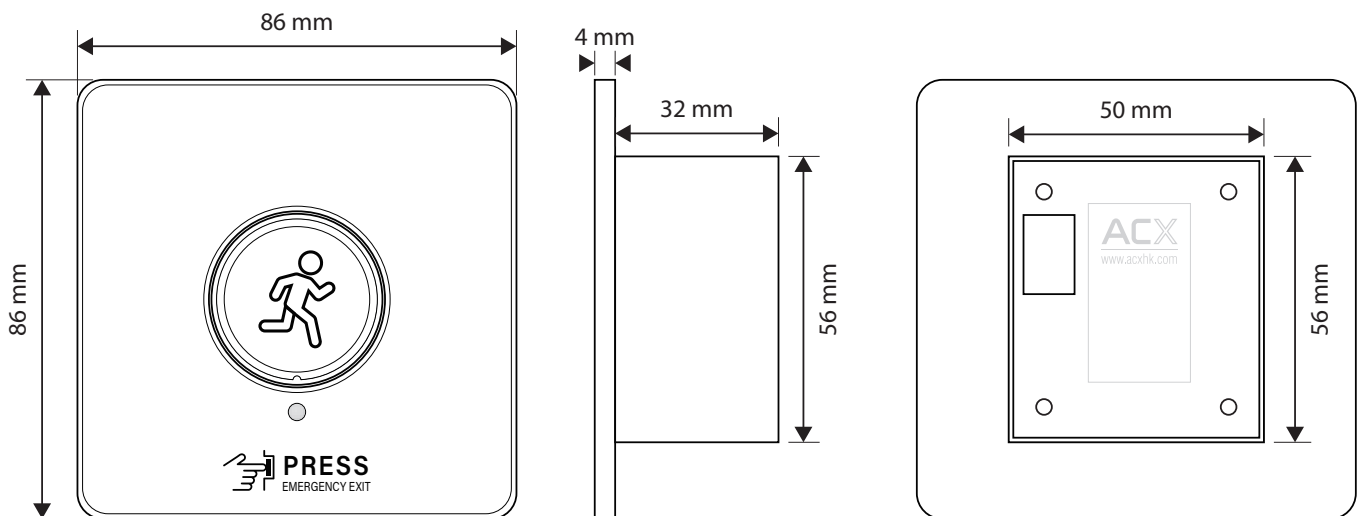

FEATURES

- Small in size, it can be conveniently installed on Asia & US electric gang boxes.
- Contactless and auto-sensing technologies, distinguishing itself from traditional door release buttons for normal operation.
- Circle Ring LED

SPECIFICATIONS

2397 Resettable Door Emergency Exit	
Dimensions	86 Type - cover: 86mm(L) x 86mm(W) x 4mm(H), body: 56mm(L) x 50mm(W) x 32mm(H) 120 Type - cover: 118mm(L) x 72mm(W) x 4mm(H), body: 56mm(L) x 50mm(W) 32mm(H)
Power Input	DC12V, 5A
Output	Relay output, 5ADC 12VDC (For Electric Lock) Dry contact output for Alarm signal output
Mechanical Life	500,000 tests
Operation Temp	-20° C~ +55° C (14-131F)
Suitable Humidity	0-80% (relative humidity)
Detection Range	2cm to 10cm
Circle Ring LED	Blue (Normal Mode) Red (Emergency Exit is enabled)
Weight	200gm

DIMENSIONS