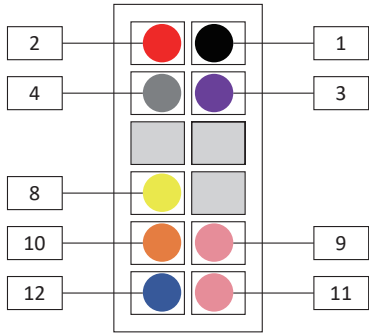

CABLE INSTALLATION GUIDELINE 接線安裝指南

RED 紅	2	Device Power IN 設備電源輸入
GREY 灰	4	RS232-RX
		N/A 不適用
YELLOW 黃	8	Alarm Output (COM) 報警輸出乾接點(共接點)
AMBER 橙	10	Alarm Output (NO) 報警輸出乾接點(常開)
BLUE 藍	12	Alarm Output (NC) 報警輸出乾接點(常閉)

BLACK 黑	1	Device Power Ground 設備電源接地
PURPLE 紫	3	RS232-TX
		N/A 不適用
		N/A 不適用
PINK 粉紅	9	E-Lock Power IN (NC) 電鎖電源輸入(常閉)
PINK 粉紅	11	E-Lock Power OUT (NC) 電鎖電源輸出(常閉)

Model No.: 2396, 2397, 2896, 2897