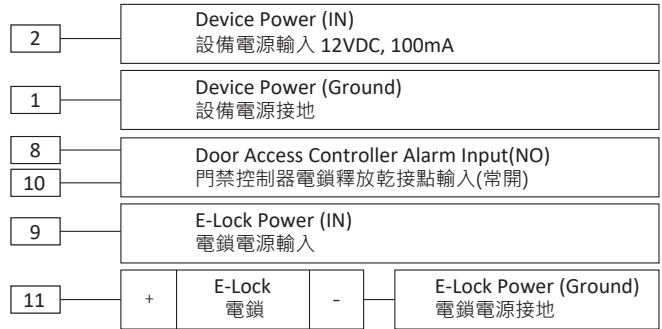

CABLE INSTALLATION GUIDELINE 接線安裝指南

RED 紅	2	Device Power IN 設備電源輸入
GREY 灰	4	RS232-RX
		N/A 不適用
YELLOW 黃	8	Alarm Output (COM) 報警輸出乾接點(共接點)
AMBER 橙	10	Alarm Output (NO) 報警輸出乾接點(常開)
BLUE 藍	12	Alarm Output (NC) 報警輸出乾接點(常閉)

BLACK 黑	1	Device Power Ground 設備電源接地
PURPLE 紫	3	RS232-TX
		N/A 不適用
		N/A 不適用
PINK 粉紅	9	E-Lock Power IN (NC) 電鎖電源輸入(常閉)
PINK 粉紅	11	E-Lock Power OUT (NC) 電鎖電源輸出(常閉)

Model No.: 2396, 2397, 2896, 2897