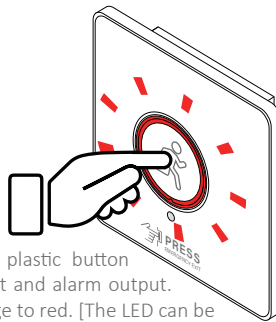

SCENARIOS

Press for emergency exit

User presses the plastic button for emergency exit and alarm output. The LED will change to red. [The LED can be configured to flash mode and the buzzer can be configured to beep sound mode]