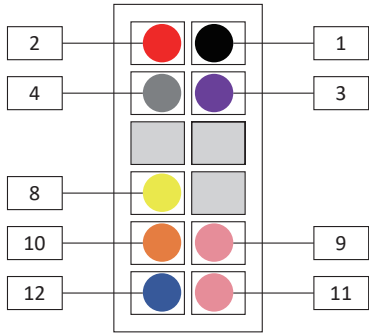

CABLE INSTALLATION GUIDELINE 接線安裝指南

RED	紅	2	Device Power IN 設備電源輸入
GREY	灰	4	RS232-RX
			N/A 不適用
YELLOW	黃	8	Alarm Output (COM) 報警輸出乾接點(共接點)
AMBER	橙	10	Alarm Output (NO) 報警輸出乾接點(常開)
BLUE	藍	12	Alarm Output (NC) 報警輸出乾接點(常閉)

BLACK	黑	1	Device Power Ground 設備電源接地
PURPLE	紫	3	RS232-TX
			N/A 不適用
			N/A 不適用
PINK	粉紅	9	E-Lock Power IN (NC) 電鎖電源輸入(常閉)
PINK	粉紅	11	E-Lock Power OUT (NC) 電鎖電源輸出(常閉)