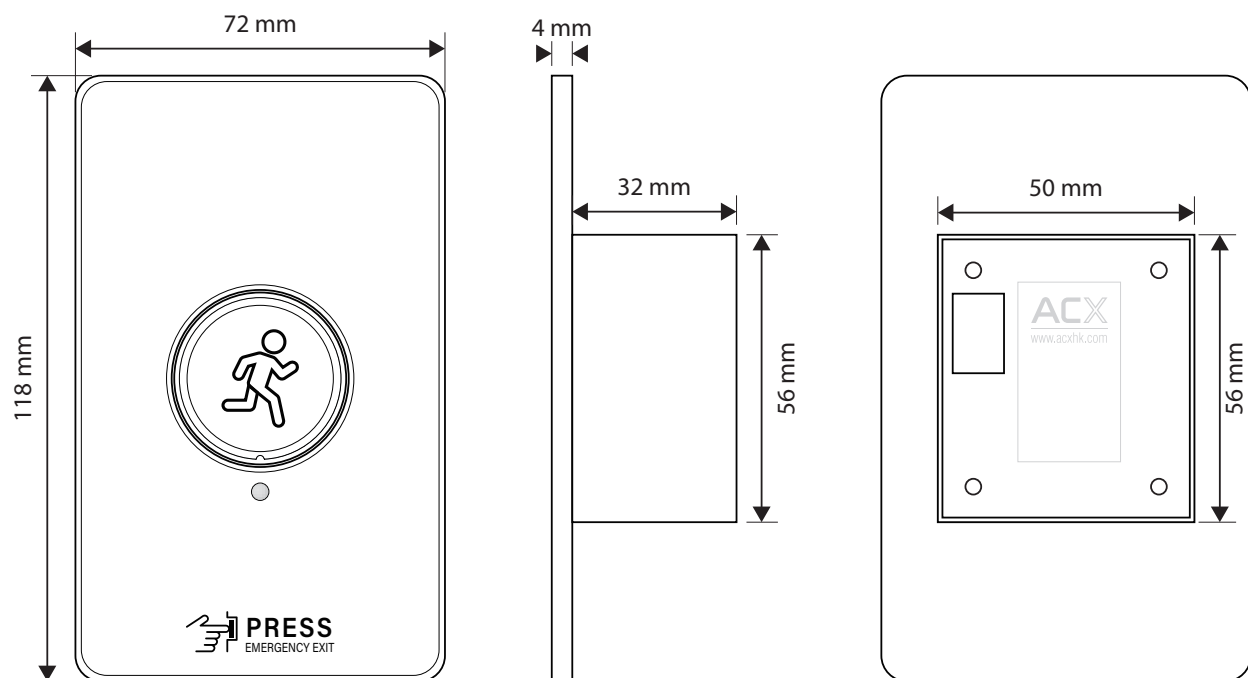

The ACX 2897 Resettable Door Emergency Exit is engineered to seamlessly integrate with a wide range of Access Control System deployments.

FEATURES

- Small in size, it can be conveniently installed on Asia & US electric gang boxes.
- Contactless and auto-sensing technologies, distinguishing itself from traditional door release buttons for normal operation.
- Circle Ring LED

SPECIFICATIONS

2897 Resettable Door Emergency Exit	
Dimensions	86 Type - cover: 86mm(L) x 86mm(W) x 4mm(H), body: 56mm(L) x 50mm(W) x 32mm(H) 120 Type - cover: 118mm(L) x 72mm(W) x 4mm(H), body: 56mm(L) x 50mm(W) 32mm(H)
Power Input	DC12V, 5A
Output	Relay output, 5ADC 12VDC (For Electric Lock) Dry contact output for Alarm signal output
Mechanical Life	500,000 tests
Operation Temp	-20° C~ +55° C (14-131F)
Suitable Humidity	0-80% (relative humidity)
Detection Range	2cm to 10cm
Circle Ring LED	Blue (Normal Mode) Red (Emergency Exit is enabled)
Weight	200gm

DIMENSIONS

CABLE INSTALLATION GUIDELINE 接線安裝指南

RED	紅	2	Device Power IN 設備電源輸入
GREY	灰	4	RS232-RX
			N/A 不適用
YELLOW	黃	8	Alarm Output (COM) 報警輸出乾接點(共接點)
AMBER	橙	10	Alarm Output (NO) 報警輸出乾接點(常開)
BLUE	藍	12	Alarm Output (NC) 報警輸出乾接點(常閉)