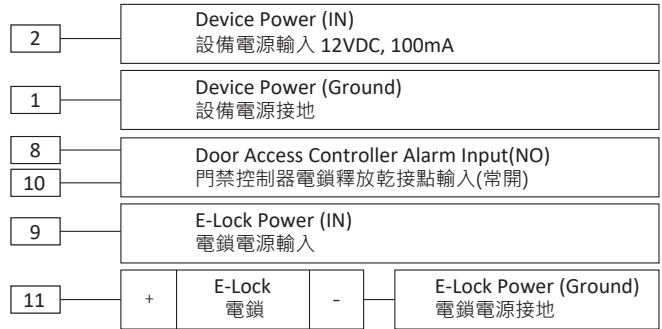

CABLE INSTALLATION GUIDELINE 接線安裝指南

RED	紅	2	Device Power IN 設備電源輸入
GREY	灰	4	RS232-RX
			N/A 不適用
YELLOW	黃	8	Alarm Output (COM) 報警輸出乾接點(共接點)
AMBER	橙	10	Alarm Output (NO) 報警輸出乾接點(常開)
BLUE	藍	12	Alarm Output (NC) 報警輸出乾接點(常閉)

BLACK	黑	1	Device Power Ground 設備電源接地
PURPLE	紫	3	RS232-TX
			N/A 不適用
			N/A 不適用
PINK	粉紅	9	E-Lock Power IN (NC) 電鎖電源輸入(常閉)
PINK	粉紅	11	E-Lock Power OUT (NC) 電鎖電源輸出(常閉)